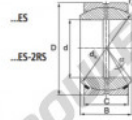

Rotule GEEW GEZ88-ES-DURBAL - GEZ88-ES-DURBAL

<https://www.123roulement.ch/roulement-palier/rotule/geew/gez88-es-durbal>

GEZ88-ES

Sliding combination: Steel / steel

Lubrication: lubrication required

order number type	d	measurement [mm] B	C	D
GEZ 88 ES	88,900	77,775	66,675	139,700

type	inches	measurement [mm]			is T1	load rating C₉₀ [kN]	weight [kg]
		r15 min	r25 min	d_s			
GEZ ES / GEZ 88 ES-2RS	3 1/2"	1,0	1,0	130,0	6	2040	4,790

CARACTÉRISTIQUES PRODUIT

Marque	DURBAL
N° Ean13	3663952505459
Diam. intérieur	88.9 mm
Diam. extérieur	139.7 mm
Epaisseur	66.675 mm
Type	GEEW
Poids	4790 g
Lubrification	avec
Conditionnement	1

contact@123roulement.ch

+33 359 36 04 90

CRT4 de Lesquin 60 Rue Du Haut De Sainghin 59273 Fretin FRANCE