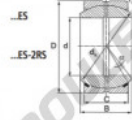

Rotule GEEW GEZ101-ES-DURBAL - GEZ101-ES-DURBAL

<https://www.123roulement.ch/roulement-palier/rotule/geew/gez101-es-durbal>

GEZ101-ES

Sliding combination:

Steel / steel

Lubrication: lubrication required

order number type	d	measurement [mm] B	C	D
GEZ 101 ES	101,600	88,900	76,200	158,750

type	inches	measurement [mm]			is T1	load rating C₉₀ [kN]	weight [kg]
		r15 min	r25 min	d_h			
GEZ ES / GEZ 101 ES-2RS	4"	1,0	1,0	109,5	6	2650	7,000

CARACTÉRISTIQUES PRODUIT

Marque	DURBAL
N° Ean13	3663952505534
Diam. intérieur	101.6 mm
Diam. intérieur	4" inch
Diam. extérieur	158.75 mm
Diam. extérieur	6 1/4" inch
Epaisseur	76.2 mm
Epaisseur	3" inch
Type	GEEW
Poids	7000 g
Lubrification	avec
Conditionnement	1

contact@123roulement.ch

+33 359 36 04 90

CRT4 de Lesquin 60 Rue Du Haut De Sainghin 59273 Fretin FRANCE