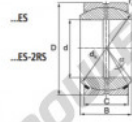

Rotule GEEW GEZ114-ES-2RS-DURBAL - GEZ114-ES-2RS-DURBAL

<https://www.123roulement.ch/roulement-palier/rotule/geew/gez114-es-2rs-durbal>

GEZ114-ES-2RS

Sliding combination: Steel / steel

Lubrication: lubrication required

order number type	d	measurement [mm] B	C	D
GEZ 114 ES-2RS	114,300	100,013	85,725	177,800

type	inches	measurement [mm]				is T1	load rating C₀ [N]	weight [kg]
		r15 min	r25 min	d₀	d₂			
GEZ ES / GEZ 114 ES-2RS	4 1/2"	1,0	1,0	120,0	6	3400	9,800	

CARACTÉRISTIQUES PRODUIT

Marque	DURBAL
N° Ean13	3663952505572
Diam. intérieur	114.3 mm
Diam. extérieur	177.8 mm
Epaisseur	85.725 mm
Type	GEEW
Poids	9800 g
Lubrification	avec
Conditionnement	1

contact@123roulement.ch

+33 359 36 04 90

CRT4 de Lesquin 60 Rue Du Haut De Sainghin 59273 Fretin FRANCE