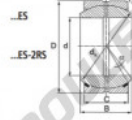

Rotule GEEW GEZ120-ES-2RS-DURBAL - GEZ120-ES-2RS-DURBAL

<https://www.123roulement.ch/roulement-palier/rotule/geew/gez120-es-2rs-durbal>

GEZ120-ES-2RS

Sliding combination:

Steel / steel

Lubrication: lubrication required

order number	d	B	C	D
GEZ 120 ES-2RS	120,650	105,562	90,475	187,325

type	inches	r15 min	r25 min	d₁	d₂	is	load rating	weight
GEZ ES / GEZ 120 ES-2RS	4 3/4 *	1,0	1,0	130,0	6	3750	11,500	

CARACTÉRISTIQUES PRODUIT

Marque	DURBAL
N° Ean13	3663952505602
Diam. intérieur	120.65 mm
Diam. extérieur	187.325 mm
Epaisseur	90.475 mm
Type	GEEW
Poids	11500 g
Lubrification	avec
Conditionnement	1

contact@123roulement.ch

+33 359 36 04 90

CRT4 de Lesquin 60 Rue Du Haut De Sainghin 59273 Fretin FRANCE