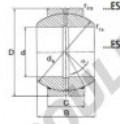

Rotule GEG GEG15-ES-DURBAL - GEG15-ES-DURBAL

<https://www.123roulement.ch/roulement-palier/rotule/geg/geg15-es-durbal>

GEG15-ES

Sliding combination: steel / steel

Lubrication: lubrication required

order number	measurement [mm]			
type	d	B	C	D
GEG 15 ES	15	16	10	30

type	r1s min	r2s min	d4	$\frac{B}{d}$	load rating C_0 [kN]	weight [kg]
GEG ES / GEG 15 ES-2RS	0,3	0,3	25,0	16	106,0	0,046

CARACTÉRISTIQUES PRODUIT

Marque	DURBAL
N° Ean13	3663952505701
Diam. intérieur	15 mm
Diam. extérieur	30 mm
Epaisseur	10 mm
Type	GEG
Poids	46 g
Lubrification	avec
Conditionnement	1

contact@123roulement.ch

+33 359 36 04 90

CRT4 de Lesquin 60 Rue Du Haut De Sainghin 59273 Fretin FRANCE