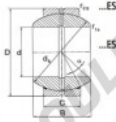

Rotule GEG

GEG15-ES-2RS-DURBAL - GEG15-ES-2RS-DURBAL

<https://www.123roulement.ch/roulement-palier/rotule/geg/geg15-es-2rs-durbal>

GEG15-ES-2RS

Sliding combination: steel / steel

Lubrication: lubrication required

order number	measurement [mm]			
type	d	B	C	D
GEG 15 ES-2RS	15	16	10	30

type	r1s min	r2s min	d1	d2	load rating C₀ [kN]	weight [kg]
GEG ES / GEG 15 ES-2RS	0,3	0,3	25,0	16	106,0	0,046

CARACTÉRISTIQUES PRODUIT

Marque	DURBAL
N° Ean13	3663952505732
Diam. intérieur	15 mm
Diam. extérieur	30 mm
Epaisseur	10 mm
Type	GEG
Poids	46 g
Filetage	NA
Lubrification	avec
Conditionnement	1
Norme	Sans norme

contact@123roulement.ch

+33 359 36 04 90

CRT4 de Lesquin 60 Rue Du Haut De Sainghin 59273 Fretin FRANCE