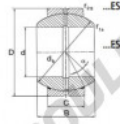

Rotule GEG GEG25-ES-DURBAL - GEG25-ES-DURBAL

<https://www.123roulement.ch/roulement-palier/rotule/geg/geg25-es-durbal>

GEG25-ES

Sliding combination: steel / steel

Lubrication: lubrication required

order number	measurement [mm]			
type	d	B	C	D
GEG 25 ES	25	28	18	47

type	r1s min	r2s min	d1	α [°]	load rating C_0 [kN]	weight [kg]
GEG ES / GEG 25 ES-2RS	0,6	0,6	40,7	17	310,0	0,19

CARACTÉRISTIQUES PRODUIT

Marque	DURBAL
N° Ean13	3663952505855
Diam. intérieur	25 mm
Diam. intérieur	0.984" inch
Diam. extérieur	47 mm
Diam. extérieur	1.85" inch
Epaisseur	18 mm
Epaisseur	0.709" inch
Type	GEG
Poids	190 g
Filetage	NA
Lubrification	avec
Conditionnement	1
Norme	Sans norme

contact@123roulement.ch

+33 359 36 04 90

CRT4 de Lesquin 60 Rue Du Haut De Sainghin 59273 Fretin FRANCE