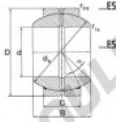

Rotule GEG

GEG40-ES-2RS-DURBAL - GEG40-ES-2RS-DURBAL

<https://www.123roulement.ch/roulement-palier/rotule/geg/geg40-es-2rs-durbal>

GEG40-ES-2RS

Sliding combination: steel / steel

Lubrication: lubrication required

order number	measurement [mm]			
type	d	B	C	D
GEG 40 ES-2RS	40	40	25	68

type	r1s min	r2s min	d1	d2	load rating C₀ [kN]	weight [kg]
GEG ES / GEG 40 ES-2RS	0,6	1,0	60,0	17	640,0	0,52

CARACTÉRISTIQUES PRODUIT

Marque	DURBAL
N° Ean13	3663952505978
Diam. intérieur	40 mm
Diam. extérieur	68 mm
Epaisseur	25 mm
Type	-
Poids	520 g
Filetage	-
Lubrification	-
Conditionnement	-
Norme	-

contact@123roulement.ch

+33 359 36 04 90

CRT4 de Lesquin 60 Rue Du Haut De Sainghin 59273 Fretin FRANCE