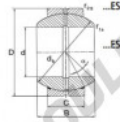

Rotule GEG

GEG120-ES-DURBAL - GEG120-ES-DURBAL

https://www.123roulement.ch/roulement-palier/rotule/geg/geg120-es-durbal

GEG120-ES

Sliding combination: steel / steel

Lubrication: lubrication required

order number	measurement [mm]			
type	d	B	C	D
GEG 120 ES	120	115	70	210

type	r1s min	r2s min	d4	α [°]	load rating C_0 [kN]	weight [kg]
GEG ES / GEG 120 ES-2RS	1,0	1,0	180,0	16	5400,0	15,00

CARACTÉRISTIQUES PRODUIT

Marque	DURBAL
N° Ean13	3663952506333
Diam. intérieur	120 mm
Diam. extérieur	210 mm
Epaisseur	70 mm
Type	GEG
Poids	15000 g
Filetage	NA
Lubrification	avec
Conditionnement	1
Norme	Sans norme

contact@123roulement.ch

+33 359 36 04 90

CRT4 de Lesquin 60 Rue Du Haut De Sainghin 59273 Fretin FRANCE