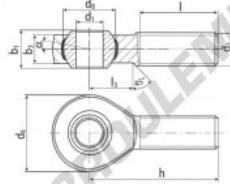

Rotule SA BEM08-60-501-DURBAL - BEM08-60-501-DURBAL

<https://www.123roulement.ch/roulement-palier/rotule/sa/bem08-60-501-durbal>

BEM08-60-501

**DURBAL® heavy-duty rod ends
with integral spherical
plain bearing in stainless steel**

race:
nylon / teflon / glass fibre compound

tolerances:
see page 10

order number		measurements [mm]		measurements [mm]		weight		basic load rating	
type	right-hand thread, left-hand thread	d₁	d₂	d₃	d₄	h₁	h₂	dyn	stat.
BEM 08 -60	-501	8	M 8	24	15,82	12	9,0		
measurements [mm]		weight		basic load rating					
type	h	l	l₁	α₁¹	α₂¹	[kg]	[N]	[N]	[N]
BEM 08	42	25	15	14,5	7,5	0,038	4280	8800	

CARACTÉRISTIQUES PRODUIT

Marque	DURBAL
N° Ean13	3663952509709
Diam. intérieur	8 mm
Diam. extérieur	24 mm
Épaisseur	12 mm
Type	SA
Poids	38 g
Filetage	Filetage à droite
Lubrification	sans
Conditionnement	1

contact@123roulement.ch

+33 359 36 04 90

CRT4 de Lesquin 60 Rue Du Haut De Sainghin 59273 Fretin FRANCE