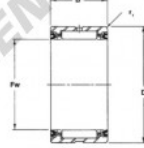

Douille à aiguilles SJ7315-SS-RBC - SJ7315-SS-RBC

<https://www.123roulement.ch/roulement-palier/roulement-aiguilles/douille/sj7315-ss-rbc>

Precision Ground Heavy Duty Needle Roller Bearings with Seals

All dimensions in inches.

CARACTÉRISTIQUES PRODUIT

Marque	RBC
N° Ean13	3663952531595
Diam. intérieur	44.45 mm
Diam. extérieur	58.738 mm
Épaisseur	31.75 mm
Poids	227 g
Conditionnement	1

contact@123roulement.ch

+33 359 36 04 90

CRT4 de Lesquin 60 Rue Du Haut De Sainghin 59273 Fretin FRANCE