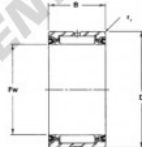

Douille à aiguilles SJ8447-SS-RBC - SJ8447-SS-RBC

<https://www.123roulement.ch/roulement-palier/roulement-aiguilles/douille/sj8447-ss-rbc>

Precision Ground Heavy Duty Needle Roller Bearings with Seals

BEARING PART NUMBER	Pw Inside Diameter			B Outside Diameter		B Width +0.00 -0.02	A Housing Fit	Approx. Weight (lbs.)	Housing Shoulder Dia. (inches)	Dynamic Capacity C (lbs.)	Static Capacity Co (lbs.)
	Nominal	Min.	Max.	Max.	Min.						
SJ 8447 SS	2.12	2.011	2.521	3.250	3.2494	1.750	.08	1.38	2.78	15,800	36,400

Limits (mm)	Recommended Shaft Diameter				Recommended Housing Bore				BEARING PART NUMBER		
	ISO H6, use with H7 fit		ISO R6, use with N7 fit		Slip Fit ISO H7		Press Fit ISO N7				
	Min.	Max.	Min.	Max.	Min.	Max.	Min.	Max.			
1,500	2,500	2,495	2,488	2,481	3,250	3,254	.0018	3,2482	3,2496	3,2507	SJ 8447 SS

All dimensions in inches.

CARACTÉRISTIQUES PRODUIT

Marque	RBC
N° Ean13	3663952531663
Diam. intérieur	63.5 mm
Diam. extérieur	82.55 mm
Épaisseur	44.45 mm
Poids	626 g
Conditionnement	1

contact@123roulement.ch

+33 359 36 04 90

CRT4 de Lesquin 60 Rue Du Haut De Sainghin 59273 Fretin FRANCE