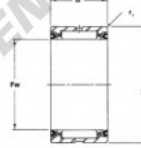

Douille à aiguilles SJ8517-SS-RBC - SJ8517-SS-RBC

<https://www.123roulement.ch/roulement-palier/roulement-aiguilles/douille/sj8517-ss-rbc>

Precision Ground Heavy Duty Needle Roller Bearings with Seals

All dimensions in inches.

CARACTÉRISTIQUES PRODUIT

Marque	RBC
N° Ean13	3663952531700
Diam. intérieur	76.2 mm
Diam. extérieur	95.25 mm
Épaisseur	44.45 mm
Poids	712 g
Conditionnement	1

contact@123roulement.ch

+33 359 36 04 90

CRT4 de Lesquin 60 Rue Du Haut De Sainghin 59273 Fretin FRANCE