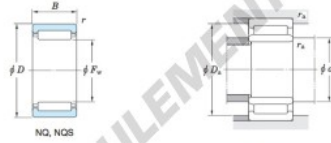

Roulement à aiguilles NQ22-16-JTEKT - NQ22-16-JTEKT

<https://www.123roulement.ch/roulement-palier/roulement-aiguilles/aiguilles/nq22-16-jtekt>

Machined ring needle roller bearings ————— **Koyo**
F_W 29 ~ 37 mm

Without inner ring

Boundary dimensions (mm)				Basic load ratings (kN)		Limiting speeds¹⁾ (min⁻¹)		Bearing No.
F_w	d	D	B	C_r	C₁₀	Oil lub.	Without inner ring	
22	—	30	16	—	12.7	20.2	21 000	NQ22/16
Mounting dimensions (mm)				(Refer.) Mass (kg)		(Refer.) Applicable inner ring No.		
With inner ring				Without inner ring	With inner ring			
	d_a	D_a	r_a	—	—			
	max.	max.	max.	—	0.032			

CARACTÉRISTIQUES PRODUIT

Marque	JTEKT
N° Ean13	3663952477510
Diam. intérieur	22 mm
Diam. extérieur	30 mm
Épaisseur	16 mm
Poids	32 g
Conditionnement	1

contact@123roulement.ch

+33 359 36 04 90

CRT4 de Lesquin 60 Rue Du Haut De Sainghin 59273 Fretin FRANCE