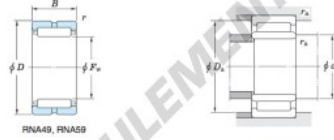

Roulement à aiguilles RNA4900R-JTEKT - RNA4900R-JTEKT

<https://www.123roulement.ch/roulement-palier/roulement-aiguilles/aiguilles/rna4900r-jtekt>

Machined ring needle roller bearings ————— **Koyo**
F_w 29 – 37 mm

Without inner ring

Boundary dimensions (mm)				Basic load ratings (kN)		Limiting speeds¹⁾ (min⁻¹)		Bearing No.
F_w	d	D	B	C_r	C_{0r}	Oil lub.	Without inner ring	
14	10	22	13	9.3	10.1	30 000	RNA4900R	
		Mounting dimensions (mm)			(Refer.) Mass (kg)		(Refer.) Applicable inner ring No.	
With inner ring		d_a min.	D_a max.	r_a max.	Without inner ring	With inner ring		
		12	20	0.3	0.016	0.023	IRM101413	

CARACTÉRISTIQUES PRODUIT

Marque	JTEKT
N° Ean13	3663952477572
Diam. intérieur	14 mm
Diam. extérieur	22 mm
Épaisseur	13 mm
Poids	16 g
Conditionnement	1

contact@123roulement.ch

+33 359 36 04 90

CRT4 de Lesquin 60 Rue Du Haut De Sainghin 59273 Fretin FRANCE