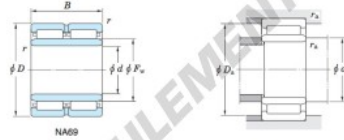

Roulement à aiguilles NA6901-JTEKT - NA6901-JTEKT

<https://www.123roulement.ch/roulement-palier/roulement-aiguilles/aiguilles/na6901-jtekt>

Machined ring needle roller bearings ————— Koyo

F_w 29 – 37 mm

With inner ring

Boundary dimensions (mm)				Basic load ratings (kN)		Limiting speeds¹⁾ (min⁻¹)		Bearing No.
F_w	d	D	B	C_r	C_{10}	Oil lub.	Without inner ring	
16	12	24	22	16.3	21.7	27 000	—	
Mounting dimensions (mm)				(Note 1) Mass (kg)		(Note 1) Applicable inner ring No.		
With inner ring				Without inner ring	With inner ring	No.		
NA6901				14	22	0.030	0.045	IRM121622

CARACTÉRISTIQUES PRODUIT

Marque	JTEKT
N° Ean13	3663952477848
Diam. intérieur	12 mm
Diam. extérieur	24 mm
Épaisseur	22 mm
Poids	45 g
Conditionnement	1

contact@123roulement.ch

+33 359 36 04 90

CRT4 de Lesquin 60 Rue Du Haut De Sainghin 59273 Fretin FRANCE