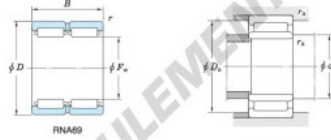

Roulement à rouleaux RNA6903-JTEKT - RNA6903-JTEKT

<https://www.123roulement.ch/roulement-palier/roulement-rouleaux/rouleaux/rna6903-jtekt>

Machined ring needle roller bearings ————— **Koyo**
F_w 29 – 37 mm

Without inner ring

Boundary dimensions (mm)					Basic load ratings (kN)		Limiting speeds¹⁾ (min⁻¹)		Bearing No.
F_w	d	D	B	B₁	C_r	C₁₀	Oil lub.		Without inner ring
22	17	30	23	—	18.9	29.0	20 000		RNA6903
Mounting dimensions (mm)					(Refer.) Mass (kg)		(Refer.) Applicable inner ring No.		
With inner ring					Without inner ring	With inner ring			
	d_s min.	D_s max.	r_s max.		0.040	0.067	IRM17223		

CARACTÉRISTIQUES PRODUIT

Marque	JTEKT
N° Ean13	3663952482262
Diam. intérieur	22 mm
Diam. intérieur	0.866" inch
Diam. extérieur	30 mm
Diam. extérieur	1.181" inch
Epaisseur	23 mm
Epaisseur	0.906" inch
Poids	40 g
Conditionnement	1

contact@123roulement.ch

+33 359 36 04 90

CRT4 de Lesquin 60 Rue Du Haut De Sainghin 59273 Fretin FRANCE