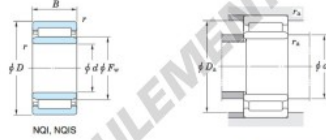

Roulement à rouleaux NQI20-16-JTEKT - NQI20-16-JTEKT

<https://www.123roulement.ch/roulement-palier/roulement-rouleaux/rouleaux/nqi20-16-jtekt>

Machined ring needle roller bearings **Koyo**
F_W 29 – 37 mm
With inner ring

F_w	Boundary dimensions (mm)				r_{min}	Basic load ratings (kN)		Limiting speeds¹⁾ (min⁻¹)		Bearing No. Without inner ring
	d	D	B	B₁		C_r	C_{10r}	Oil lub.		
24	20	32	16	—	0.3	13.4	22.2	19 000		—
		Mounting dimensions (mm)			(Refer.) Mass (kg)		(Refer.) Applicable inner ring No.			
		With inner ring			Without inner ring		With inner ring			
		d₁ min.	D₁ max.	r₁ max.	0.035		0.052			
		NQI20/16								

CARACTÉRISTIQUES PRODUIT

Marque	JTEKT
N° Ean13	3663952482323
Diam. intérieur	20 mm
Diam. extérieur	32 mm
Épaisseur	16 mm
Poids	52 g
Conditionnement	1

contact@123roulement.ch

+33 359 36 04 90

CRT4 de Lesquin 60 Rue Du Haut De Sainghin 59273 Fretin FRANCE