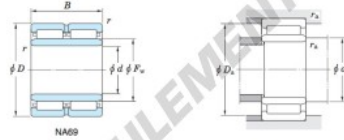

Roulement à rouleaux NA6904-JTEKT - NA6904-JTEKT

<https://www.123roulement.ch/roulement-palier/roulement-rouleaux/rouleaux/na6904-jtekt>

Machined ring needle roller bearings Koyo

F_w 29 – 37 mm

With inner ring

Boundary dimensions (mm)				Basic load ratings (kN)		Limiting speeds¹⁾ (min⁻¹)		Bearing No.
F_w	d	D	B	C_r	C_{10}	Oil lub.	Without inner ring	
25	20	37	30	35.4	48.9	17 000	—	
Mounting dimensions (mm)				(Refer.) Mass (kg)		(Refer.) Applicable inner ring No.		
With inner ring				Without inner ring	With inner ring			
NA6904				22	35	0.096	0.137	IRM202530

CARACTÉRISTIQUES PRODUIT

Marque	JTEKT
N° Ean13	3663952482453
Diam. intérieur	20 mm
Diam. extérieur	37 mm
Épaisseur	30 mm
Poids	137 g
Conditionnement	1

contact@123roulement.ch

+33 359 36 04 90

CRT4 de Lesquin 60 Rue Du Haut De Sainghin 59273 Fretin FRANCE