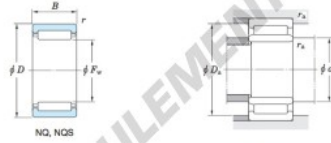

Roulement à rouleaux NQ26-16-JTEKT - NQ26-16-JTEKT

<https://www.123roulement.ch/roulement-palier/roulement-rouleaux/rouleaux/nq26-16-jtekt>

Machined ring needle roller bearings ————— Koyo
F_W 29 ~ 37 mm

Without inner ring

Boundary dimensions (mm)				Basic load ratings (kN)		Limiting speeds¹⁾ (min⁻¹)		Bearing No.
F_w	d	D	B	C_r	C_{0r}	Oil lub.	Without inner ring	
26	22	34	16	14.1	24.2	18 000	NQ26/16	
Mounting dimensions (mm)				(Refer.) Mass (kg)		(Refer.) Applicable inner ring No.		
With inner ring				Without inner ring	With inner ring	—		
	d_a min.	D_a max.	r_a max.	0.037	0.056			

CARACTÉRISTIQUES PRODUIT

Marque	JTEKT
N° Ean13	3663952482460
Diam. intérieur	26 mm
Diam. extérieur	34 mm
Épaisseur	16 mm
Poids	37 g
Conditionnement	1

contact@123roulement.ch

+33 359 36 04 90

CRT4 de Lesquin 60 Rue Du Haut De Sainghin 59273 Fretin FRANCE