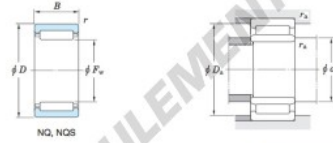

Roulement à rouleaux NQ283720D-JTEKT - NQ283720D-JTEKT

<https://www.123roulement.ch/roulement-palier/roulement-rouleaux/rouleaux/nq283720d-jtekt>

Machined ring needle roller bearings ————— **Koyo**
F_W 29 – 37 mm

Without inner ring

Boundary dimensions (mm)				Basic load ratings (kN)		Limiting speeds¹⁾ (min⁻¹)		Bearing No.
F_w	d	D	B	C_r	C_{0r}	Oil lub.	Without inner ring	
28	—	37	20	0.3	20.6	34.7	16 000	NQ283720D
		Mounting dimensions (mm)			(Refer.) Mass (kg)		(Refer.) Applicable inner ring No.	
With inner ring		d_a max.	D_a max.	r_a max.	Without inner ring	With inner ring		
		—	35	0.3	0.056	—	—	

CARACTÉRISTIQUES PRODUIT

Marque	JTEKT
N° Ean13	3663952482514
Diam. intérieur	28 mm
Diam. extérieur	37 mm
Épaisseur	20 mm
Poids	56 g
Conditionnement	1

contact@123roulement.ch

+33 359 36 04 90

CRT4 de Lesquin 60 Rue Du Haut De Sainghin 59273 Fretin FRANCE