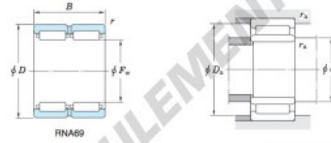

Roulement à rouleaux RNA69-22-JTEKT - RNA69-22-JTEKT

<https://www.123roulement.ch/roulement-palier/roulement-rouleaux/rouleaux/rna69-22-jtekt>

Machined ring needle roller bearings Koyo

F_w 29 ~ 37 mm

Without inner ring

Boundary dimensions (mm)				Basic load ratings (kN)		Limiting speeds¹⁾ (min⁻¹)		Bearing No.
F_w	d	D	B	C_r	C_{10}	Oil lub.	Without inner ring	
28	22	39	30	36.8	53.1	16 000	RNA69/22	
		Mounting dimensions (mm)			(Refer.) Mass (kg)		(Refer.) Applicable inner ring No.	
With inner ring		d_a	D_a	r_a	Without inner ring	With inner ring		
		max.	max.	max.	0.100	0.154	IRM222830	

CARACTÉRISTIQUES PRODUIT

Marque	JTEKT
N° Ean13	3663952482569
Diam. intérieur	28 mm
Diam. extérieur	39 mm
Épaisseur	30 mm
Poids	100 g
Conditionnement	1

contact@123roulement.ch

+33 359 36 04 90

CRT4 de Lesquin 60 Rue Du Haut De Sainghin 59273 Fretin FRANCE