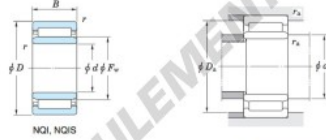

Roulement à rouleaux NQI25-30-JTEKT - NQI25-30-JTEKT

<https://www.123roulement.ch/roulement-palier/roulement-rouleaux/rouleaux/nqi25-30-jtekt>

Machined ring needle roller bearings Koyo

F_w 29 ~ 37 mm

With inner ring

Boundary dimensions (mm)					Basic load ratings (kN)		Limiting speed¹⁾ (min⁻¹)	Bearing No.		
F_w	d	D	B	B_1	C_r	C_{10}	Oil lub.	Without inner ring		
29	25	38	30	—	28.9	54.3	16 000	—		
Mounting dimensions (mm)					(Refer.) Mass (kg)		(Refer.) Applicable inner ring No.			
With inner ring					Without inner ring	With inner ring				
NQI25/30					27	36	0.3	0.085	0.125	—

CARACTÉRISTIQUES PRODUIT

Marque	JTEKT
N° Ean13	3663952482637
Diam. intérieur	25 mm
Diam. extérieur	38 mm
Épaisseur	30 mm
Poids	125 g
Conditionnement	1

contact@123roulement.ch

+33 359 36 04 90

CRT4 de Lesquin 60 Rue Du Haut De Sainghin 59273 Fretin FRANCE