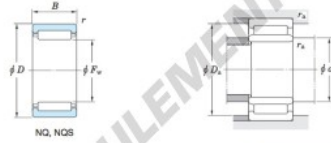

Roulement à rouleaux NQ30-20-JTEKT - NQ30-20-JTEKT

<https://www.123roulement.ch/roulement-palier/roulement-rouleaux/rouleaux/nq30-20-jtekt>

Machined ring needle roller bearings ————— **Koyo**
F_W 29 – 37 mm

Without inner ring

Boundary dimensions (mm)				Basic load ratings (kN)		Limiting speeds¹⁾ (min⁻¹)		Bearing No.
F_w	d	D	B	C_r	C_{0r}	Oil lub.	Without inner ring	
30	—	40	20	23.7	37.5	15 000	NQ30/20	
Mounting dimensions (mm)				(Refer.) Mass (kg)		(Refer.) Applicable inner ring No.		
With inner ring				Without inner ring	With inner ring			
	d_a	D_a	r_a	0.066	—			
	max.	max.	max.					
	—	38	0.3					

CARACTÉRISTIQUES PRODUIT

Marque	JTEKT
N° Ean13	3663952482644
Diam. intérieur	30 mm
Diam. extérieur	40 mm
Épaisseur	20 mm
Poids	66 g
Conditionnement	1

contact@123roulement.ch

+33 359 36 04 90

CRT4 de Lesquin 60 Rue Du Haut De Sainghin 59273 Fretin FRANCE