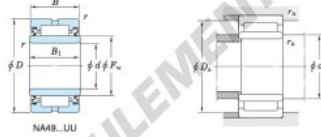

Roulement à rouleaux NA4905UU-JTEKT - NA4905UU-JTEKT

<https://www.123roulement.ch/roulement-palier/roulement-rouleaux/rouleaux/na4905uu-jtekt>

Machined ring needle roller bearings
F_w 29 – 37 mm

With inner ring

Boundary dimensions (mm)				Basic load ratings (kN)		Limiting speeds¹⁾ (min⁻¹)		Bearing No.
F_w	d	D	B	C_r	C_{0r}	Oil lub.	Without inner ring	
30	25	42	17	18.4	22.4	6 800	—	
Mounting dimensions (mm)				(roller) Mass (kg)		(roller) Applicable inner ring No.		
With inner ring				Without inner ring	With inner ring			
NA4905UU				27	40	0.3	—	0.092

CARACTÉRISTIQUES PRODUIT

Marque	JTEKT
N° Ean13	3663952482668
Diam. intérieur	25 mm
Diam. extérieur	42 mm
Épaisseur	17 mm
Poids	92 g
Conditionnement	1

contact@123roulement.ch

+33 359 36 04 90

CRT4 de Lesquin 60 Rue Du Haut De Sainghin 59273 Fretin FRANCE