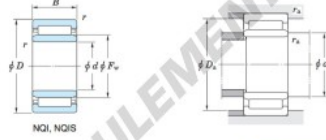

Roulement à rouleaux NQI28-30-JTEKT - NQI28-30-JTEKT

<https://www.123roulement.ch/roulement-palier/roulement-rouleaux/rouleaux/nqi28-30-jtekt>

Machined ring needle roller bearings Koyo

F_w 29 – 37 mm

With inner ring

Boundary dimensions (mm)					Basic load ratings (kN)		Limiting speeds¹⁾ (min⁻¹)		Bearing No.		
F_w	d	D	B	B_1	C_r	C_{10}	Oil lub.		Without inner ring		
32	28	42	30	—	34.4	61.6	14 000		—		
Mounting dimensions (mm)					(Refer.) Mass (kg)		(Refer.) Applicable inner ring No.				
With inner ring					Without inner ring	With inner ring					
NQI28/30					30	40	0.3	0.104	0.141	—	

CARACTÉRISTIQUES PRODUIT

Marque	JTEKT
N° Ean13	3663952482804
Diam. intérieur	28 mm
Diam. extérieur	42 mm
Épaisseur	30 mm
Poids	141 g
Conditionnement	1

contact@123roulement.ch

+33 359 36 04 90

CRT4 de Lesquin 60 Rue Du Haut De Sainghin 59273 Fretin FRANCE