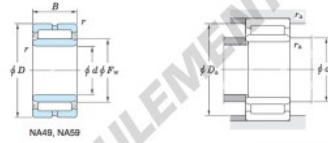

Roulement à rouleaux NA49-28R-JTEKT - NA49-28R-JTEKT

<https://www.123roulement.ch/roulement-palier/roulement-rouleaux/rouleaux/na49-28r-jtekt>

Machined ring needle roller bearings **Koyo**
F_w 29 – 37 mm
With inner ring

Boundary dimensions (mm)					Basic load ratings (kN)		Limiting speeds¹⁾ (min⁻¹)		Bearing No.	
F_w	d	D	B	B_o	C_r	C_{0r}	Oil lub.	Grease lub.	Without inner ring	
32	28	45	17	—	25.0	33.8	14 000	—	—	
Mounting dimensions (mm)					(Refer.) Mass (kg)		(Refer.) Applicable inner ring No.			
With inner ring					Without inner ring	With inner ring				
NA49/28R					30	43	0.075	0.099	IRM283217	

CARACTÉRISTIQUES PRODUIT

Marque	JTEKT
N° Ean13	3663952482828
Diam. intérieur	28 mm
Diam. extérieur	45 mm
Épaisseur	17 mm
Poids	99 g
Conditionnement	1

contact@123roulement.ch

+33 359 36 04 90

CRT4 de Lesquin 60 Rue Du Haut De Sainghin 59273 Fretin FRANCE