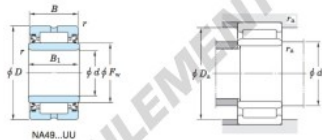

Roulement à rouleaux NA4906UU-JTEKT - NA4906UU-JTEKT

<https://www.123roulement.ch/roulement-palier/roulement-rouleaux/rouleaux/na4906uu-jtekt>

Machined ring needle roller bearings

F_w 29 – 37 mm

With inner ring

Boundary dimensions (mm)				Basic load ratings (kN)		Limiting speeds¹⁾ (min⁻¹)		Bearing No.
F_w	d	D	B	C_r	C_{10}	Oil lub.	Without inner ring	
35	30	47	17	19.5	25.3	5 700	—	
		Mounting dimensions (mm)			(Refer.) Mass (kg)		(Refer.) Applicable inner ring No.	
With upper ring		d_a	D_a	r_a	Without inner ring	With inner ring		
NA4906UU		32	45	0.3	—	0.105	IRM303518	

CARACTÉRISTIQUES PRODUIT

Marque	JTEKT
N° Ean13	3663952482873
Diam. intérieur	30 mm
Diam. extérieur	47 mm
Épaisseur	17 mm
Poids	105 g
Conditionnement	1

contact@123roulement.ch

+33 359 36 04 90

CRT4 de Lesquin 60 Rue Du Haut De Sainghin 59273 Fretin FRANCE