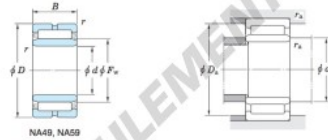

Roulement à rouleaux NA4906R-JTEKT - NA4906R-JTEKT

<https://www.123roulement.ch/roulement-palier/roulement-rouleaux/rouleaux/na4906r-jtekt>

Machined ring needle roller bearings

F_w 29 – 37 mm

With inner ring

Boundary dimensions (mm)					Basic load ratings (kN)		Limiting speeds¹⁾ (min⁻¹)		Bearing No.	
F_w	d	D	B	B_r	C_r	C_{10r}	Oil lub.	Grease lub.	Without inner ring	With inner ring
35	30	47	17	—	26.4	34.4	13 000	—	—	—

	Mounting dimensions (mm)			(Refer.) Mass (kg)		(Refer.) Applicable inner ring No.
	With inner ring	d_a min.	D_a max.	Without inner ring	With inner ring	
NA4906R	32	45	0.3	0.070	0.103	IRM303517

CARACTÉRISTIQUES PRODUIT

Marque	JTEKT
N° Ean13	3663952482910
Diam. intérieur	30 mm
Diam. extérieur	47 mm
Épaisseur	17 mm
Poids	103 g
Conditionnement	1

contact@123roulement.ch

+33 359 36 04 90

CRT4 de Lesquin 60 Rue Du Haut De Sainghin 59273 Fretin FRANCE