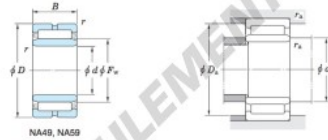

Roulement à rouleaux NA5906-JTEKT - NA5906-JTEKT

<https://www.123roulement.ch/roulement-palier/roulement-rouleaux/rouleaux/na5906-jtekt>

Machined ring needle roller bearings

F_w 29 – 37 mm

With inner ring

Boundary dimensions (mm)				Basic load ratings (kN)		Limiting speeds¹⁾ (min⁻¹)		Bearing No.
F_w	d	D	B	C_r	C_{0r}	Oil lub.	Without inner ring	
35	30	47	23	33.8	51.0	13 000	—	
Mounting dimensions (mm)				(Refer.) Mass (kg)		(Refer.) Applicable inner ring No.		
With inner ring				Without inner ring	With inner ring			
NA5906				32	45	0.096	0.141	IRM303523

CARACTÉRISTIQUES PRODUIT

Marque	JTEKT
N° Ean13	3663952482934
Diam. intérieur	30 mm
Diam. extérieur	47 mm
Épaisseur	23 mm
Poids	141 g
Conditionnement	1

contact@123roulement.ch

+33 359 36 04 90

CRT4 de Lesquin 60 Rue Du Haut De Sainghin 59273 Fretin FRANCE