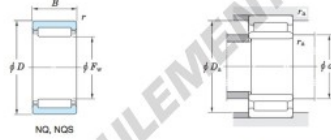

Roulement à rouleaux NQ37-20-JTEKT - NQ37-20-JTEKT

<https://www.123roulement.ch/roulement-palier/roulement-rouleaux/rouleaux/nq37-20-jtekt>

Machined ring needle roller bearings **Koyo**
F_W 29 – 37 mm

Without inner ring

Boundary dimensions (mm)					Basic load ratings (kN)		Limiting speeds¹⁾ (min⁻¹)		Bearing No.
F_w	d	D	B	B₁	C_r	C_{0r}	Oil lub.		Without inner ring
37	32	47	20	—	26.0	45.1	13 000		NQ37/20
Mounting dimensions (mm)					(Refer.) Mass (kg)		(Refer.) Applicable inner ring No.		
With inner ring					Without inner ring	With inner ring			
	d₁ min.	D₁ max.	r₁ max.		0.079	0.114			
	34	45	0.3						

CARACTÉRISTIQUES PRODUIT

Marque	JTEKT
N° Ean13	3663952482965
Diam. intérieur	37 mm
Diam. extérieur	47 mm
Épaisseur	20 mm
Poids	79 g
Conditionnement	1

contact@123roulement.ch

+33 359 36 04 90

CRT4 de Lesquin 60 Rue Du Haut De Sainghin 59273 Fretin FRANCE