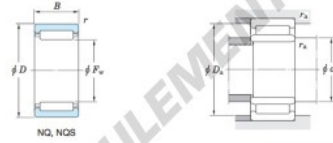

Roulement à rouleaux 38NQ5235-JTEKT - 38NQ5235-JTEKT

<https://www.123roulement.ch/roulement-palier/roulement-rouleaux/rouleaux/38nq5235-jtekt>

Machined ring needle roller bearings ————— **Koyo**
F_W 29 – 37 mm

Without inner ring

Boundary dimensions (mm)				Basic load ratings (kN)		Limiting speeds¹⁾ (min⁻¹)		Bearing No.
F_w	d	D	B	C_r	C_{0r}	Oil lub.	Without inner ring	
38	—	52	35	49.3	84.7	12 000	38NQ5235	
		Mounting dimensions (mm)			(Refer.) Mass (kg)		(Refer.) Applicable inner ring No.	
With inner ring		d_s min.	D_s max.	r_s max.	Without inner ring	With inner ring		
		—	47	1	0.203	—	—	

CARACTÉRISTIQUES PRODUIT

Marque	JTEKT
N° Ean13	3663952483009
Diam. intérieur	38 mm
Diam. extérieur	52 mm
Épaisseur	35 mm
Poids	203 g
Conditionnement	1

contact@123roulement.ch

+33 359 36 04 90

CRT4 de Lesquin 60 Rue Du Haut De Sainghin 59273 Fretin FRANCE