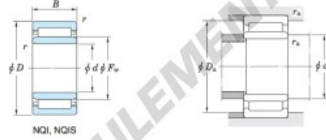

Roulement à rouleaux NQI35-30-JTEKT - NQI35-30-JTEKT

<https://www.123roulement.ch/roulement-palier/roulement-rouleaux/rouleaux/nqi35-30-jtekt>

Machined ring needle roller bearings **Koyo**
F_W 29 – 37 mm
With inner ring

Boundary dimensions (mm)					Basic load ratings (kN)		Limiting speeds¹⁾ (min⁻¹)		Bearing No.	
F_w	d	D	B	B₁	C_r	C_{10r}	Oil lub.		Without inner ring	
40	35	50	30	—	39.8	79.8	12 000		—	
Mounting dimensions (mm)					(Refer.) Mass (kg)		(Refer.) Applicable inner ring No.			
With inner ring					Without inner ring	With inner ring				
NQI35/30					37	48	0.3	0.120	0.192	—

CARACTÉRISTIQUES PRODUIT

Marque	JTEKT
N° Ean13	3663952483061
Diam. intérieur	35 mm
Diam. extérieur	50 mm
Épaisseur	30 mm
Poids	192 g
Conditionnement	1

contact@123roulement.ch

+33 359 36 04 90

CRT4 de Lesquin 60 Rue Du Haut De Sainghin 59273 Fretin FRANCE