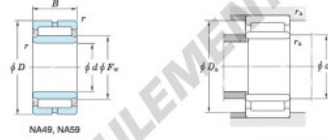

Roulement à rouleaux NA5907-JTEKT - NA5907-JTEKT

<https://www.123roulement.ch/roulement-palier/roulement-rouleaux/rouleaux/na5907-jtekt>

Machined ring needle roller bearings ————— Koyo
F_w 29 – 37 mm

With inner ring

Boundary dimensions (mm)					Basic load ratings (kN)		Limiting speeds¹⁾ (min⁻¹)		Bearing No.	
F_w	d	D	B	r	C_r	C_{10r}	Oil lub.	Grease lub.	Without inner ring	
42	35	55	27	0.6	42.9	67.6	11 000		—	
Mounting dimensions (mm)					(Refer.) Mass (kg)		(Refer.) Applicable inner ring No.			
With inner ring					Without inner ring	With inner ring				
NA5907					39	51	0.6	0.138	0.225	IRM354227

CARACTÉRISTIQUES PRODUIT

Marque	JTEKT
N° Ean13	3663952483160
Diam. intérieur	35 mm
Diam. extérieur	55 mm
Épaisseur	27 mm
Poids	225 g
Conditionnement	1

contact@123roulement.ch

+33 359 36 04 90

CRT4 de Lesquin 60 Rue Du Haut De Sainghin 59273 Fretin FRANCE