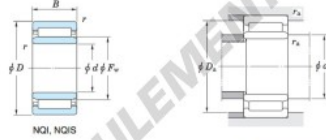

Roulement à rouleaux NQI38-30-JTEKT - NQI38-30-JTEKT

<https://www.123roulement.ch/roulement-palier/roulement-rouleaux/rouleaux/nqi38-30-jtekt>

Machined ring needle roller bearings Koyo

F_w 29 – 37 mm

With inner ring

Boundary dimensions (mm)					Basic load ratings (kN)		Limiting speeds¹⁾ (min⁻¹)		Bearing No.
F_w	d	D	B	B_1	r_{min}	C_r	C_{10}	Oil lub.	Without inner ring
43	38	53	30	30	0.6	41.3	85.9	10 000	—
		Mounting dimensions (mm)			(Refer.) Mass (kg)		(Refer.) Applicable inner ring No.		
With inner ring		d_a	D_a	r_a	Without inner ring	With inner ring			
NQI38/30		—	51	0.6	—	0.205			

CARACTÉRISTIQUES PRODUIT

Marque	JTEKT
N° Ean13	3663952483191
Diam. intérieur	38 mm
Diam. extérieur	53 mm
Épaisseur	30 mm
Poids	205 g
Conditionnement	1

contact@123roulement.ch

+33 359 36 04 90

CRT4 de Lesquin 60 Rue Du Haut De Sainghin 59273 Fretin FRANCE