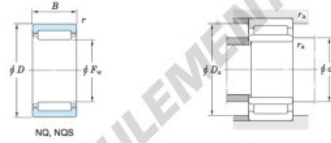

Roulement à rouleaux NQ45-20-JTEKT - NQ45-20-JTEKT

<https://www.123roulement.ch/roulement-palier/roulement-rouleaux/rouleaux/nq45-20-jtekt>

Machined ring needle roller bearings Koyo

F_w 29 – 37 mm

Without inner ring

Boundary dimensions (mm)				Basic load ratings (kN)		Limiting speeds¹⁾ (min⁻¹)		Bearing No.
F_w	d	D	B	C_r	C_{10}	Oil lub.	Without inner ring	
45	—	55	20	27.9	52.7	10 000	NQ45/20	
		Mounting dimensions (mm)			(Refer.) Mass (kg)		(Refer.) Applicable inner ring No.	
With inner ring		d_a max.	D_a max.	r_a max.	Without inner ring	With inner ring		
		—	51	0.6	0.100	—	—	

CARACTÉRISTIQUES PRODUIT

Marque	JTEKT
N° Ean13	3663952483207
Diam. intérieur	45 mm
Diam. extérieur	55 mm
Épaisseur	20 mm
Poids	100 g
Conditionnement	1

contact@123roulement.ch

+33 359 36 04 90

CRT4 de Lesquin 60 Rue Du Haut De Sainghin 59273 Fretin FRANCE