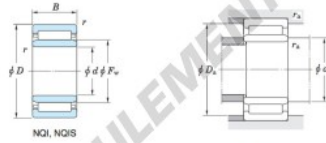

Roulement à rouleaux NQI42-30-JTEKT - NQI42-30-JTEKT

<https://www.123roulement.ch/roulement-palier/roulement-rouleaux/rouleaux/nqi42-30-jtekt>

Machined ring needle roller bearings **Koyo**
F_W 29 – 37 mm
With inner ring

Boundary dimensions (mm)					Basic load ratings (kN)		Limiting speeds¹⁾ (min⁻¹)		Bearing No.		
F_w	d	D	B	B₁	C_r	C_{0r}	Oil lub.	Without inner ring	Without inner ring		
47	42	57	30	—	44.0	96.1	10 000	—	—		
Mounting dimensions (mm)					(Refer.) Mass (kg)		(Refer.) Applicable inner ring No.				
With inner ring					Without inner ring	With inner ring					
NQI42/30					46	53	0.6	—	0.219	—	

CARACTÉRISTIQUES PRODUIT

Marque	JTEKT
N° Ean13	3663952483252
Diam. intérieur	42 mm
Diam. extérieur	57 mm
Épaisseur	30 mm
Poids	219 g
Conditionnement	1

contact@123roulement.ch

+33 359 36 04 90

CRT4 de Lesquin 60 Rue Du Haut De Sainghin 59273 Fretin FRANCE