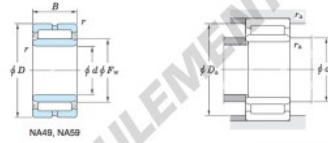

Roulement à rouleaux NA4908-JTEKT - NA4908-JTEKT

<https://www.123roulement.ch/roulement-palier/roulement-rouleaux/rouleaux/na4908-jtekt>

Machined ring needle roller bearings **Koyo**
F_W 29 – 37 mm
With inner ring

Boundary dimensions (mm)					Basic load ratings (kN)		Limiting speeds¹⁾ (min⁻¹)		Bearing No.
F_w	d	D	B	r	C_r	C_{10r}	Oil lub.	Without inner ring	
48	40	62	22	0.6	32.6	58.5	9 700	—	
		Mounting dimensions (mm)			(Refer.) Mass (kg)		(Refer.) Applicable inner ring No.		
With inner ring		d_e min.	D_e max.	r_e max.	Without inner ring	With inner ring			
NA4908		44	58	0.6	0.157	0.249	IRM404822		

CARACTÉRISTIQUES PRODUIT

Marque	JTEKT
N° Ean13	3663952483283
Diam. intérieur	40 mm
Diam. extérieur	62 mm
Épaisseur	22 mm
Poids	249 g
Conditionnement	1

contact@123roulement.ch

+33 359 36 04 90

CRT4 de Lesquin 60 Rue Du Haut De Sainghin 59273 Fretin FRANCE