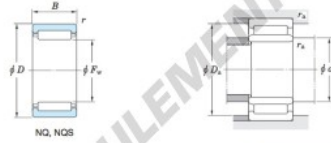

Roulement à rouleaux NQ50-20A-JTEKT - NQ50-20A-JTEKT

<https://www.123roulement.ch/roulement-palier/roulement-rouleaux/rouleaux/nq50-20a-jtekt>

Machined ring needle roller bearings **Koyo**
F_W 29 ~ 37 mm

Without inner ring

Boundary dimensions (mm)				Basic load ratings (kN)		Limiting speeds¹⁾ (min⁻¹)		Bearing No.
F_w	d	D	B	C_r	C_{0r}	Oil lub.	Without inner ring	
50	—	62	20	—	24.8	46.0	9 400	NQ50/20A
		Mounting dimensions (mm)			(Refer.) Mass (kg)		(Refer.) Applicable inner ring No.	
With inner ring		d_a min.	D_a max.	r_a max.	Without inner ring	With inner ring		
		—	58	0.6	0.126	—	—	

CARACTÉRISTIQUES PRODUIT

Marque	JTEKT
N° Ean13	3663952483344
Diam. intérieur	50 mm
Diam. extérieur	62 mm
Épaisseur	20 mm
Poids	126 g
Conditionnement	1

contact@123roulement.ch

+33 359 36 04 90

CRT4 de Lesquin 60 Rue Du Haut De Sainghin 59273 Fretin FRANCE