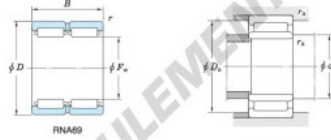

Roulement à rouleaux RNA6909-JTEKT - RNA6909-JTEKT

<https://www.123roulement.ch/roulement-palier/roulement-rouleaux/rouleaux/rna6909-jtekt>

Machined ring needle roller bearings
F_w 29 – 37 mm

Without inner ring

Boundary dimensions (mm)				Basic load ratings (kN)		Limiting speeds¹⁾ (min⁻¹)		Bearing No.
F_w	d	D	B	C_r	C_{10r}	Oil lub.	Without inner ring	
52	45	68	40	70.7	127.0	8 800	RNA6909	
Mounting dimensions (mm)				(Refer.) Mass (kg)		(Refer.) Applicable inner ring No.		
With inner ring				Without inner ring	With inner ring			
d_e	D_e	r_e		0.334	0.495	IRM455240		
max.	max.	max.						
49	64	0.6						

CARACTÉRISTIQUES PRODUIT

Marque	JTEKT
N° Ean13	3663952483436
Diam. intérieur	52 mm
Diam. extérieur	68 mm
Épaisseur	40 mm
Poids	334 g
Conditionnement	1

contact@123roulement.ch

+33 359 36 04 90

CRT4 de Lesquin 60 Rue Du Haut De Sainghin 59273 Fretin FRANCE