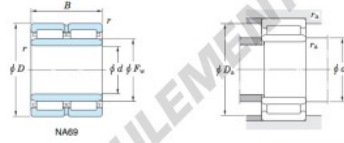

Roulement à rouleaux NA6909-JTEKT - NA6909-JTEKT

<https://www.123roulement.ch/roulement-palier/roulement-rouleaux/rouleaux/na6909-jtekt>

Machined ring needle roller bearings Koyo
F_W 29 – 37 mm

With inner ring

Boundary dimensions (mm)				Basic load ratings (kN)		Limiting speeds¹⁾ (min⁻¹)		Bearing No.
F_w	d	D	B	C_r	C_{0r}	Oil lub.	Without inner ring	
52	45	68	40	70.7	127.0	8 800	—	
Mounting dimensions (mm)				(Refer.) Mass (kg)		(Refer.) Applicable inner ring No.		
With inner ring				Without inner ring	With inner ring			
NA6909				49	64	0.334	0.496	IRM455240

CARACTÉRISTIQUES PRODUIT

Marque	JTEKT
N° Ean13	3663952483443
Diam. intérieur	45 mm
Diam. extérieur	68 mm
Épaisseur	40 mm
Poids	496 g
Conditionnement	1

contact@123roulement.ch

+33 359 36 04 90

CRT4 de Lesquin 60 Rue Du Haut De Sainghin 59273 Fretin FRANCE