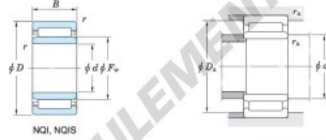

Roulement à rouleaux NQI50-25-JTEKT - NQI50-25-JTEKT

<https://www.123roulement.ch/roulement-palier/roulement-rouleaux/rouleaux/nqi50-25-jtekt>

Machined ring needle roller bearings **Koyo**
F_W 29 – 37 mm

With inner ring

Boundary dimensions (mm)				Basic load ratings (kN)		Limiting speeds¹⁾ (min⁻¹)		Bearing No.
F_w	d	D	B	C_r	C_{0r}	Oil lub.	Without inner ring	
55	50	68	25	47.4	90.4	8 900	—	
Mounting dimensions (mm)				(Refer.) Mass (kg)		(Refer.) Applicable inner ring No.		
With inner ring				Without inner ring	With inner ring			
NQI50/25				54	64	0.8	—	0.255

CARACTÉRISTIQUES PRODUIT

Marque	JTEKT
N° Ean13	3663952483474
Diam. intérieur	60 mm
Diam. extérieur	68 mm
Épaisseur	25 mm
Poids	255 g
Conditionnement	1

contact@123roulement.ch

+33 359 36 04 90

CRT4 de Lesquin 60 Rue Du Haut De Sainghin 59273 Fretin FRANCE