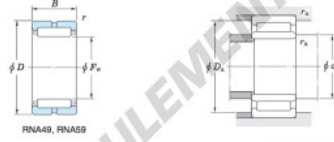

Roulement à rouleaux RNA49-48R-JTEKT - RNA49-48R-JTEKT

<https://www.123roulement.ch/roulement-palier/roulement-rouleaux/rouleaux/rna49-48r-jtekt>

Machined ring needle roller bearings

F_w 29 ~ 37 mm

Without inner ring

Boundary dimensions (mm)				Basic load ratings (kN)		Limiting speeds¹⁾ (min⁻¹)		Bearing No.
F_w	d	D	B	C_r	C_{10}	Oil lub.	Without inner ring	
55	—	70	22	46.9	76.5	8 300	RNA49/48R	
		Mounting dimensions (mm)			(Refer.) Mass (kg)		(Refer.) Applicable inner ring No.	
With inner ring		d_a	D_a	r_a	Without inner ring	With inner ring		
		min.	max.	max.	—	—		
		—	66	0.6	0.174	—		

CARACTÉRISTIQUES PRODUIT

Marque	JTEKT
N° Ean13	3663952483481
Diam. intérieur	55 mm
Diam. extérieur	70 mm
Épaisseur	22 mm
Poids	174 g
Conditionnement	1

contact@123roulement.ch

+33 359 36 04 90

CRT4 de Lesquin 60 Rue Du Haut De Sainghin 59273 Fretin FRANCE