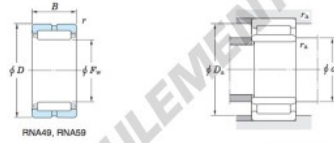

Roulement à rouleaux RNA49-48R-JTEKT - RNA49-48R-JTEKT

<https://www.123roulement.ch/roulement-palier/roulement-rouleaux/rouleaux/rna49-48r-jtekt>

Machined ring needle roller bearings

F_w 29 ~ 37 mm

Without inner ring

Boundary dimensions (mm)				Basic load ratings (kN)		Limiting speeds¹⁾ (min⁻¹)		Bearing No.
F_w	d	D	B	C_r	C_{10}	Oil lub.	Without inner ring	
55	—	70	22	46.9	76.5	8 300	RNA49/48R	
Mounting dimensions (mm)				(roller) Mass (kg)		(roller) Applicable inner ring No.		
With inner ring				Without inner ring	With inner ring	—		
d_a	D_a	r_a		—	—	—		
min.	max.	max.		—	0.174	—		

CARACTÉRISTIQUES PRODUIT

Marque	JTEKT
N° Ean13	3663952483481
Diam. intérieur	55 mm
Diam. extérieur	70 mm
Épaisseur	22 mm
Poids	174 g
Conditionnement	1

contact@123roulement.ch

+33 359 36 04 90

CRT4 de Lesquin 60 Rue Du Haut De Sainghin 59273 Fretin FRANCE