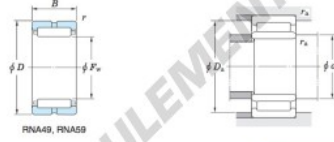

Roulement à rouleaux RNA49-48R-JTEKT - RNA49-48R-JTEKT

<https://www.123roulement.ch/roulement-palier/roulement-rouleaux/rouleaux/rna49-48r-jtekt>

Machined ring needle roller bearings

F_w 29 – 37 mm

Without inner ring

Boundary dimensions (mm)				Basic load ratings (kN)		Limiting speeds¹⁾ (min⁻¹)		Bearing No.
F_w	d	D	B	C_r	C_{10}	Oil lub.	Without inner ring	
55	—	70	22	46.9	76.5	8 300	RNA49/48R	
Mounting dimensions (mm)				(roller) Mass (kg)		(roller) Applicable inner ring No.		
With inner ring				Without inner ring	With inner ring	—		
d_a	D_a	r_a		0.6	0.174			
max.	max.	max.						
—	66	0.6						

CARACTÉRISTIQUES PRODUIT

Marque	JTEKT
N° Ean13	3663952483481
Diam. intérieur	55 mm
Diam. extérieur	70 mm
Épaisseur	22 mm
Poids	174 g
Conditionnement	1

contact@123roulement.ch

+33 359 36 04 90

CRT4 de Lesquin 60 Rue Du Haut De Sainghin 59273 Fretin FRANCE