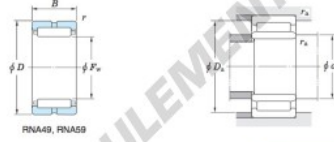

Roulement à rouleaux RNA49-48R-JTEKT - RNA49-48R-JTEKT

<https://www.123roulement.ch/roulement-palier/roulement-rouleaux/rouleaux/rna49-48r-jtekt>

Machined ring needle roller bearings

F_w 29 – 37 mm

Without inner ring

Boundary dimensions (mm)				Basic load ratings (kN)		Limiting speeds¹⁾ (min⁻¹)		Bearing No.
F_w	d	D	B	C_r	C_{10}	Oil lub.	Without inner ring	
55	—	70	22	—	46.9	76.5	8 300	RNA49/48R
Mounting dimensions (mm)				(roller) Mass (kg)		(roller) Applicable inner ring No.		
With inner ring				Without inner ring	With inner ring	—		
d_a	D_a	r_a		0.6	0.174			
min.	max.	max.						
—	66	0.6						

CARACTÉRISTIQUES PRODUIT

Marque	JTEKT
N° Ean13	3663952483481
Diam. intérieur	55 mm
Diam. extérieur	70 mm
Épaisseur	22 mm
Poids	174 g
Conditionnement	1

contact@123roulement.ch

+33 359 36 04 90

CRT4 de Lesquin 60 Rue Du Haut De Sainghin 59273 Fretin FRANCE