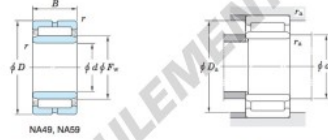

Roulement à rouleaux NA5910-JTEKT - NA5910-JTEKT

<https://www.123roulement.ch/roulement-palier/roulement-rouleaux/rouleaux/na5910-jtekt>

Machined ring needle roller bearings **Koyo**
F_w 29 – 37 mm

With inner ring

Boundary dimensions (mm)					Basic load ratings (kN)		Limiting speeds¹⁾ (min⁻¹)		Bearing No.
F_w	d	D	B	B₁	C_r	C_{0r}	Oil lub.	Without inner ring	
58	50	72	30	—	61.6	110.0	7 900	—	
Mounting dimensions (mm)					(Refer.) Mass (kg)		(Refer.) Applicable inner ring No.		
With inner ring					Without inner ring	With inner ring			
NA5910					54	66	0.221	0.375	IRM505830

CARACTÉRISTIQUES PRODUIT

Marque	JTEKT
N° Ean13	3663952483573
Diam. intérieur	50 mm
Diam. extérieur	72 mm
Épaisseur	30 mm
Poids	375 g
Conditionnement	1

contact@123roulement.ch

+33 359 36 04 90

CRT4 de Lesquin 60 Rue Du Haut De Sainghin 59273 Fretin FRANCE