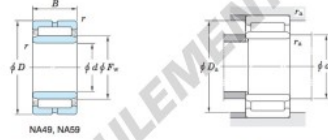

Roulement à rouleaux NA4911R-JTEKT - NA4911R-JTEKT

<https://www.123roulement.ch/roulement-palier/roulement-rouleaux/rouleaux/na4911r-jtekt>

Machined ring needle roller bearings **Koyo**
F_W 29 – 37 mm

With inner ring

Boundary dimensions (mm)					Basic load ratings (kN)		Limiting speeds¹⁾ (min⁻¹)		Bearing No.	
F_w	d	D	B	B₁	C_r	C₁₀	Oil lub.	Grease lub.	Without inner ring	
63	55	80	25	—	58.4	99.0	7 300	—	—	
		Mounting dimensions (mm)			(Refer.) Mass (kg)		(Refer.) Applicable inner ring No.			
		d_s	D_s	r_s	Without inner ring	With inner ring				
		max.	max.	max.	0.260	0.401	IRM556325			
		NA4911R			60	75	1			

CARACTÉRISTIQUES PRODUIT

Marque	JTEKT
N° Ean13	3663952483665
Diam. intérieur	55 mm
Diam. extérieur	80 mm
Épaisseur	25 mm
Poids	401 g
Conditionnement	1

contact@123roulement.ch

+33 359 36 04 90

CRT4 de Lesquin 60 Rue Du Haut De Sainghin 59273 Fretin FRANCE