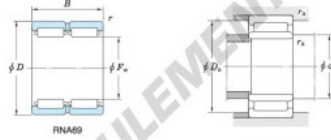

Roulement à rouleaux RNA6911-JTEKT - RNA6911-JTEKT

<https://www.123roulement.ch/roulement-palier/roulement-rouleaux/rouleaux/rna6911-jtekt>

Machined ring needle roller bearings
F_w 29 – 37 mm

Without inner ring

Boundary dimensions (mm)				Basic load ratings (kN)		Limiting speeds¹⁾ (min⁻¹)		Bearing No.
F_w	d	D	B	C_r	C₁₀	Oil lub.	Without inner ring	
63	55	80	45	86.7	165.0	7 300	RNA6911	
Mounting dimensions (mm)				(Refer.) Mass (kg)		(Refer.) Applicable inner ring No.		
With inner ring				Without inner ring	With inner ring			
d₁	D₁	r₁		0.458	0.711	IRM556345		
max.	max.	max.						

CARACTÉRISTIQUES PRODUIT

Marque	JTEKT
N° Ean13	3663952483696
Diam. intérieur	63 mm
Diam. intérieur	2.48" inch
Diam. extérieur	80 mm
Diam. extérieur	3.15" inch
Epaisseur	45 mm
Epaisseur	1.772" inch
Poids	458 g
Conditionnement	1

contact@123roulement.ch

+33 359 36 04 90

CRT4 de Lesquin 60 Rue Du Haut De Sainghin 59273 Fretin FRANCE