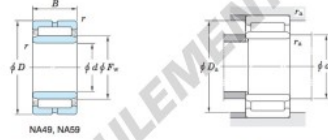

Roulement à rouleaux NA4912-JTEKT - NA4912-JTEKT

<https://www.123roulement.ch/roulement-palier/roulement-rouleaux/rouleaux/na4912-jtekt>

Machined ring needle roller bearings ————— Koyo
F_w 29 – 37 mm

With inner ring

Boundary dimensions (mm)					Basic load ratings (kN)		Limiting speeds¹⁾ (min⁻¹)		Bearing No.		
F_w	d	D	B	B₁	C_r	C₁₀	Oil lub.	Grease lub.	Without inner ring	With inner ring	
68	60	85	25	—	45.8	93.3	8 900		—	—	
Mounting dimensions (mm)					(Refer.) Mass (kg)		(Refer.) Applicable inner ring No.				
With inner ring					Without inner ring	With inner ring					
NA4912					65	80	1	0.310	0.459	IRM00825	

CARACTÉRISTIQUES PRODUIT

Marque	JTEKT
N° Ean13	3663952483733
Diam. intérieur	60 mm
Diam. extérieur	85 mm
Épaisseur	25 mm
Poids	459 g
Conditionnement	1

contact@123roulement.ch

+33 359 36 04 90

CRT4 de Lesquin 60 Rue Du Haut De Sainghin 59273 Fretin FRANCE