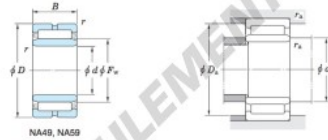

Roulement à rouleaux NA4913-JTEKT - NA4913-JTEKT

<https://www.123roulement.ch/roulement-palier/roulement-rouleaux/rouleaux/na4913-jtekt>

Machined ring needle roller bearings

F_w 29 – 37 mm

With inner ring

Boundary dimensions (mm)					Basic load ratings (kN)		Limiting speeds¹⁾ (min⁻¹)		Bearing No.	
F_w	d	D	B	B_o	C_r	C_{10}	Oil lub.		Without inner ring	
72	65	90	25	—	86.1	114.0	6 400		—	
Mounting dimensions (mm)					(Refer.) Mass (kg)		(Refer.) Applicable inner ring No.			
With inner ring					Without inner ring	With inner ring				
NA4913					70	85	1	0.307	0.450	IRM65725

CARACTÉRISTIQUES PRODUIT

Marque	JTEKT
N° Ean13	3663952483788
Diam. intérieur	65 mm
Diam. intérieur	2.559" inch
Diam. extérieur	90 mm
Diam. extérieur	3.543" inch
Epaisseur	25 mm
Epaisseur	0.984" inch
Poids	450 g
Conditionnement	1

contact@123roulement.ch

+33 359 36 04 90

CRT4 de Lesquin 60 Rue Du Haut De Sainghin 59273 Fretin FRANCE