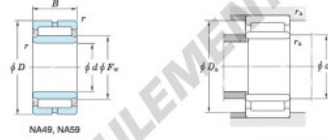

Roulement à rouleaux NA4914-JTEKT - NA4914-JTEKT

<https://www.123roulement.ch/roulement-palier/roulement-rouleaux/rouleaux/na4914-jtekt>

Machined ring needle roller bearings **Koyo**
F_W 29 – 37 mm

With inner ring

Boundary dimensions (mm)				Basic load ratings (kN)		Limiting speeds¹⁾ (min⁻¹)		Bearing No.	
F_w	d	D	B	C_r	C₁₀	Oil lub.	Without inner ring		
80	70	100	30	86.4	157.0	5 700	—		
Mounting dimensions (mm)				(Refer.) Mass (kg)		(Refer.) Applicable inner ring No.			
With inner ring				Without inner ring	With inner ring				
NA4914				75	95	1	0.483	0.733	IRM708030

CARACTÉRISTIQUES PRODUIT

Marque	JTEKT
N° Ean13	3663952483856
Diam. intérieur	70 mm
Diam. extérieur	100 mm
Épaisseur	30 mm
Poids	733 g
Conditionnement	1

contact@123roulement.ch

+33 359 36 04 90

CRT4 de Lesquin 60 Rue Du Haut De Sainghin 59273 Fretin FRANCE