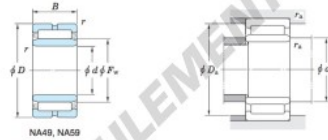

Roulement à rouleaux NA4915-JTEKT - NA4915-JTEKT

<https://www.123roulement.ch/roulement-palier/roulement-rouleaux/rouleaux/na4915-jtekt>

Machined ring needle roller bearings

F_w 29 – 37 mm

With inner ring

Boundary dimensions (mm)				Basic load ratings (kN)		Limiting speeds¹⁾ (min⁻¹)		Bearing No.	
F_w	d	D	B	C_r	C_{10}	Oil lub.	Without inner ring		
85	75	105	30	88.0	164.0	5 400	—		
Mounting dimensions (mm)				(Refer.) Mass (kg)		(Refer.) Applicable inner ring No.			
With inner ring				Without inner ring	With inner ring				
NA4915				80	100	1	0.507	0.773	IRM758530

CARACTÉRISTIQUES PRODUIT

Marque	JTEKT
N° Ean13	3663952483917
Diam. intérieur	75 mm
Diam. extérieur	105 mm
Épaisseur	30 mm
Poids	773 g
Conditionnement	1

contact@123roulement.ch

+33 359 36 04 90

CRT4 de Lesquin 60 Rue Du Haut De Sainghin 59273 Fretin FRANCE